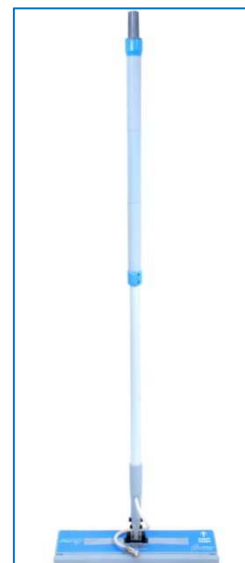

Accessories

SP250 – SP251: STEAM FLOOR MOP (to be used with MOP MV1410 or MV450V)

- The SP250 or SP251 steam brush is very efficient for cleaning and disinfecting floors, walls and ceilings
- Its patented technology secures optimum disinfection of the treated surfaces.
- The SP250 or SP251 ergonomics ensures easy use and improves productivity.
- Associated with long or short usage Mops, the steam brush SP250 or SP251 leaves no deposit on the treated surfaces. The treated surfaces are dry immediately after steam treatment.
- Its regular use prevents the creation of bactericidal bio-films on the surfaces.

TECHNICAL SPECIFICATIONS :

	<u>SP250</u>	<u>SP251</u>
• Length of handle	120 cm	60 cm
• Width of MOP base	40 cm	40 cm
• Weight	1.5 kg	1,3 kg

SP260 : STEAM FLOOR BRUSH

- The steam floor brush SP260 is dedicated to the cleaning and disinfecting of hard floors (especially non –skid or slick floors)
- It ensures disinfecting of treated surfaces
- The SP260 ergonomics ensures easy use and improves productivity .
- The steam floor brush SP260 leaves no deposit on the treated surfaces. The treated surfaces are dry immediately after steam treatment.
- Its regular use prevents the creation of bactericidal bio-films on the surfaces.

TECHNICAL SPECIFICATIONS :

• Length of handle	120 cm
• Brush length	27 cm
• Brush width	7 cm
• Weight	1.2 kg

SP310 - 315 : EXTENSION TUBES

- These 2 extension tubes enable to reach in an ergonomic manner the difficult access surfaces with the accessory connected to the extension tube.